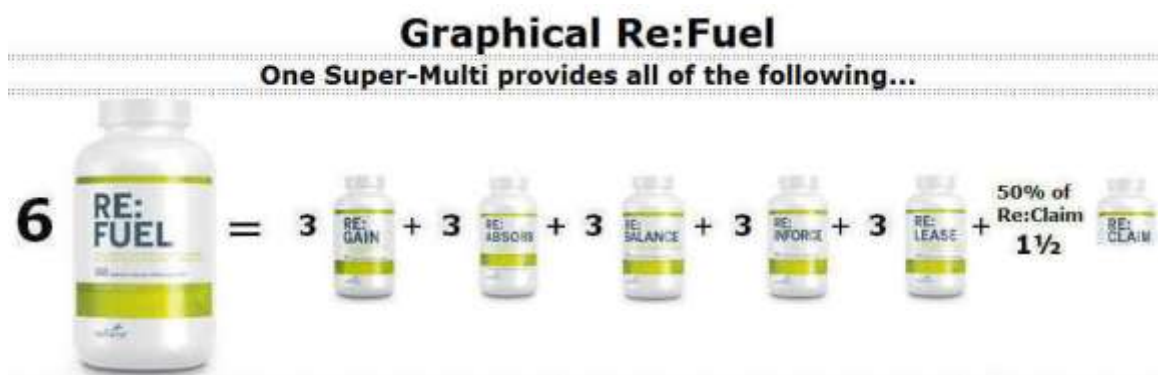

Vollara's Re:Fuel

Formerly Essentials For Life

Re:Fuel provides your body with the strongest nutritional foundation possible with the finest **100% natural, whole food, full spectrum nutritional system**. Designed to address every single aspect of your body's daily nutritional supplementation needs, Re:Fuel gives you the most advanced nutritional product formulated to obtain optimal health, energy, and vitality, in one easy, convenient system. *Take 2 capsules with each meal.*

A single bottle of Re:Fuel is like having six individual products

Yes, one Super-Multi provides all of the following...

| | | | | | | |
|---|--|--|---|---|---|---|
| <p>Re:Fuel = multi-vitamin, multi-mineral, multi-enzyme, multi-probiotic, multi-antioxidant, and extra fat digesting enzymes</p> | <p>Re:Gain whole food vitamins</p> | <p>Re:Absorb Enzymes for digesting fats, carbs & protein</p> | <p>Re:Balance 12 stabilized strains of probiotics</p> | <p>Re:Inforce food sourced antioxidants</p> | <p>Re:Lease extra fat digesting enzymes</p> | <p>Re:Claim chelated minerals for better absorption</p> |
|---|--|--|---|---|---|---|